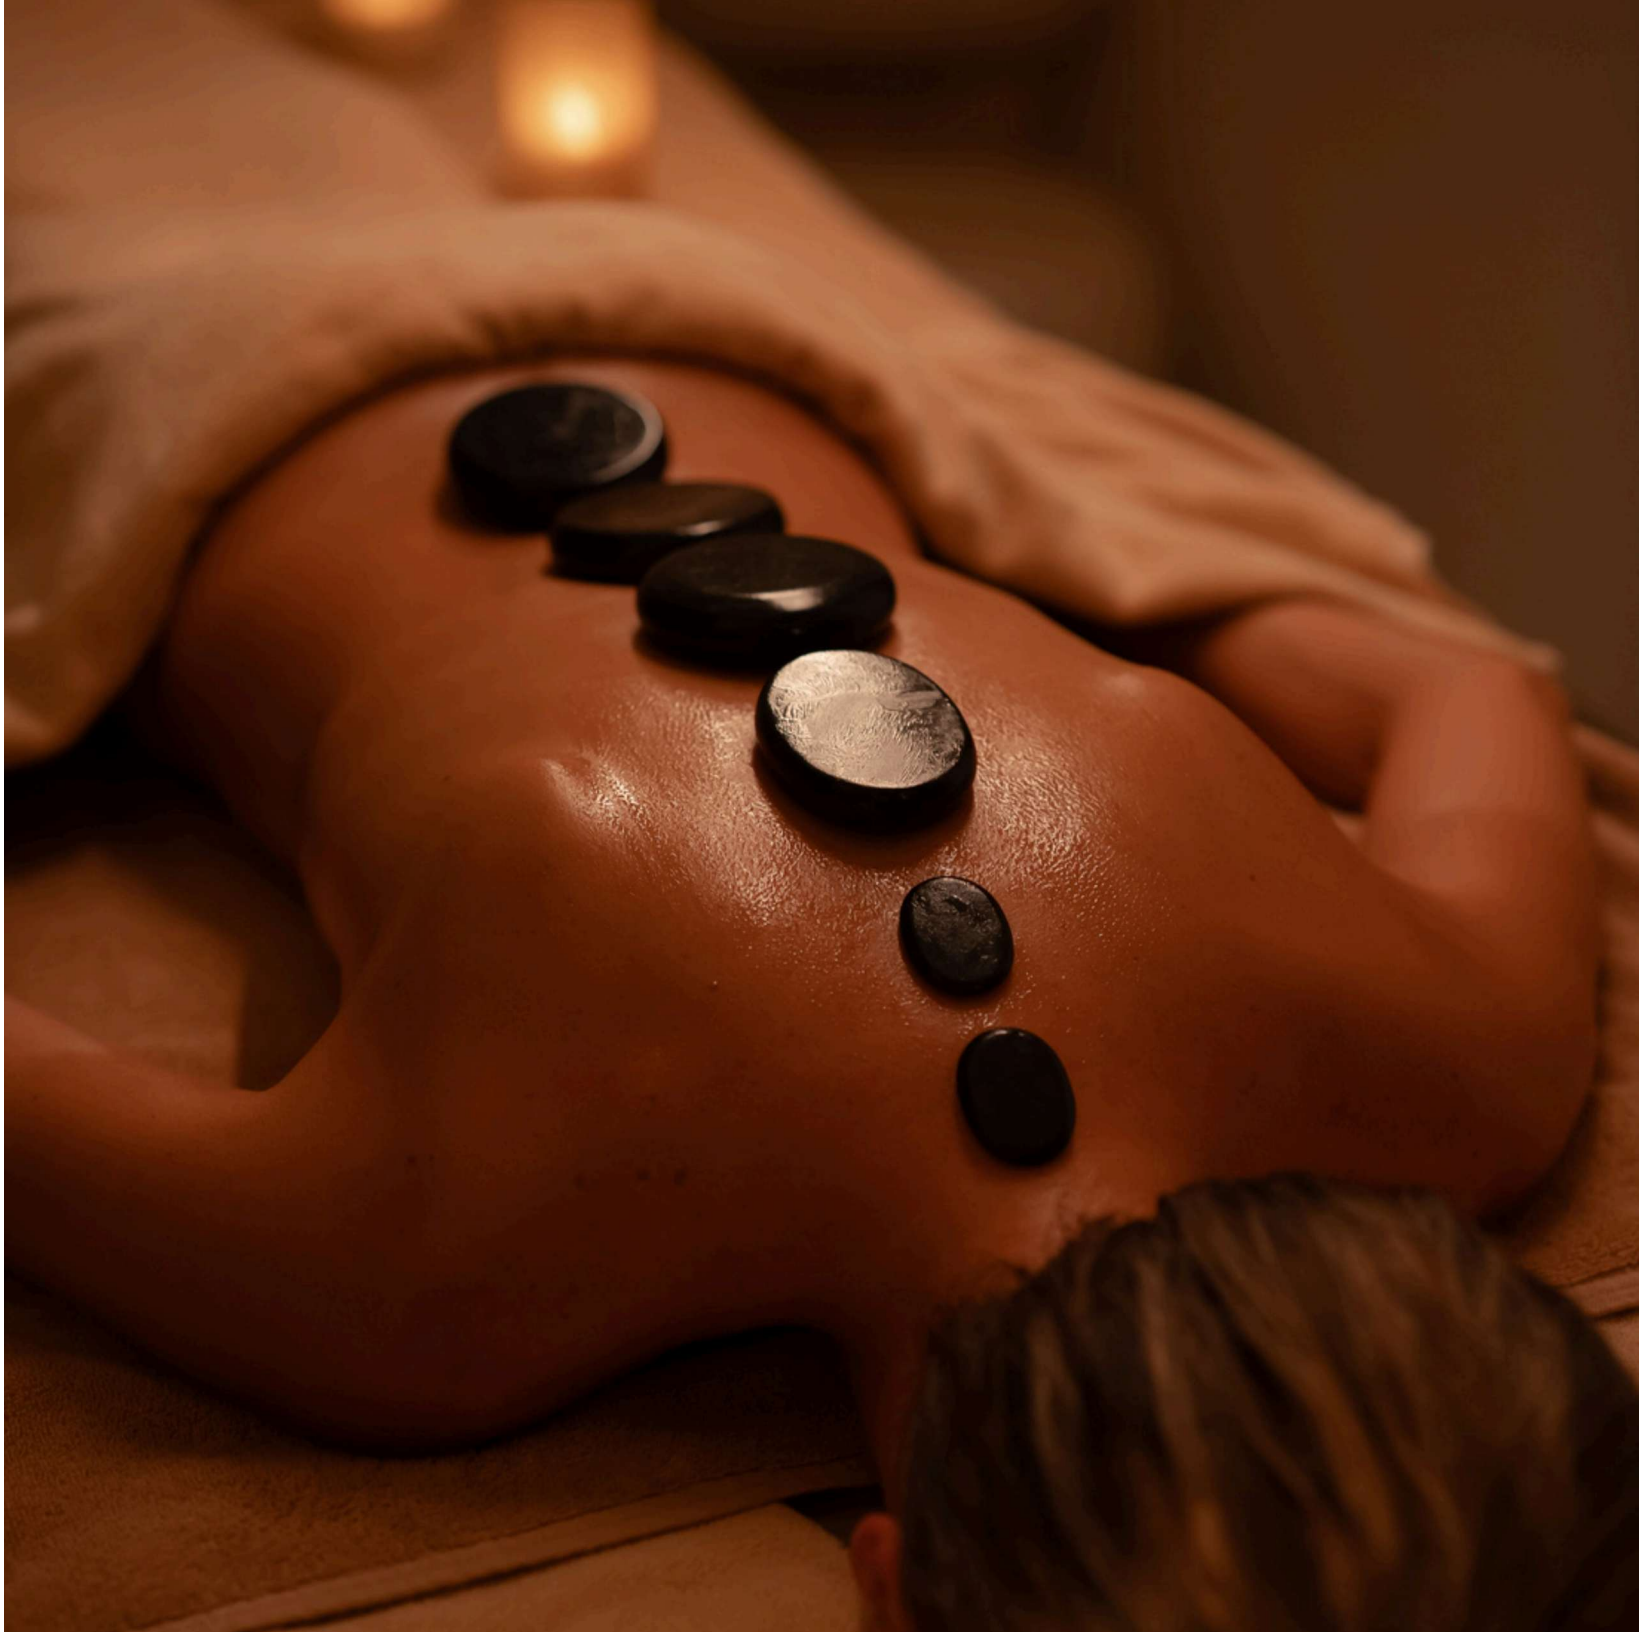

60 minutes | \$65

90 minutes | \$95

120 minutes | \$115

A serene ritual weaving acupressure with long, flowing strokes using our Signature White Lotus Massage Oil. The body softens under gentle rhythm, tension unravels layer by layer, and the mind settles into a quiet, effortless calm. A treatment that restores harmony, breath and inner stillness.

RESULT DRIVEN

DEEP TISSUE

60 minutes | \$65

90 minutes | \$95

120 minutes | \$115

A slow, grounding massage that journeys deep into the layers of muscle and fascia using our Signature White Lotus Massage Oil. With intentional pressure and thoughtfully guided strokes, tension dissolves and the body begins to open. This treatment restores quiet strength, unravels long-held tightness, and leaves you feeling aligned, spacious and renewed from within.

THAI

60 minutes | \$65

90 minutes | \$115

A grounding, oil-free ritual inspired by ancient healing arts. Through mindful stretches, deep pressure, and gentle rocking, the body opens and expands. Energy begins to flow with ease, restoring alignment, flexibility, and a profound sense of lightness.