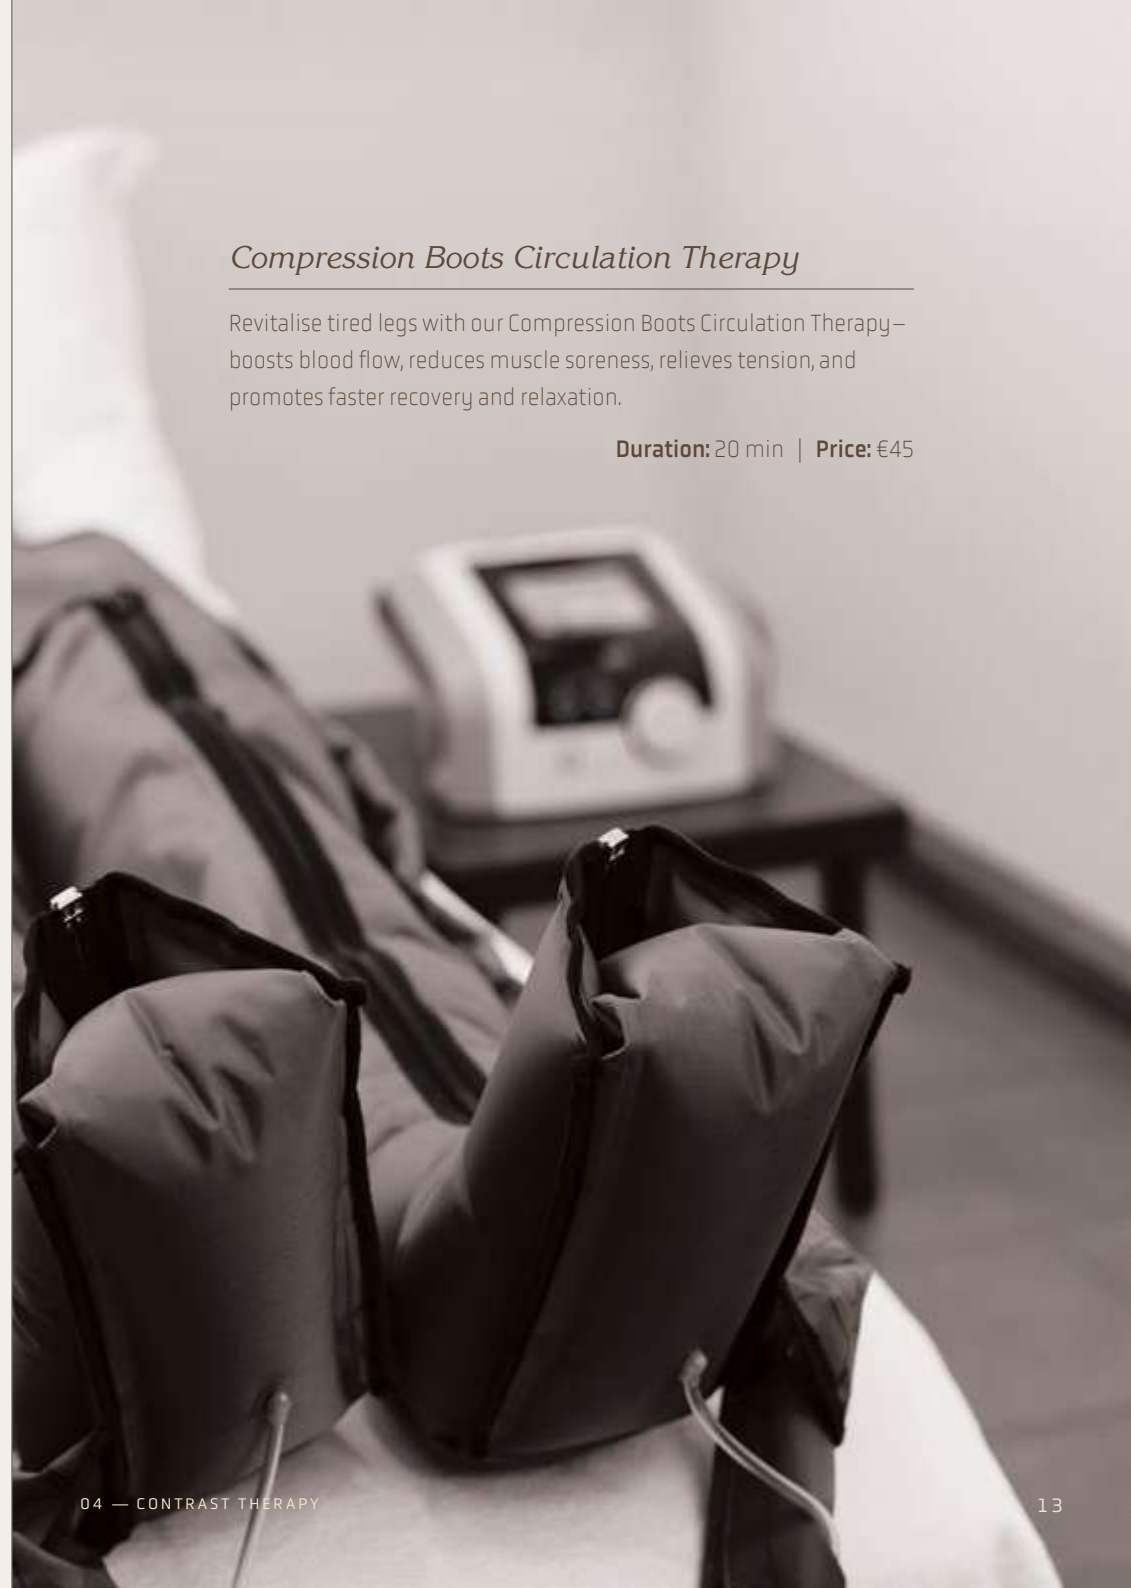

Compression Boots Circulation Therapy

Revitalise tired legs with our Compression Boots Circulation Therapy – boosts blood flow, reduces muscle soreness, relieves tension, and promotes faster recovery and relaxation.

Duration: 20 min | **Price:** €45