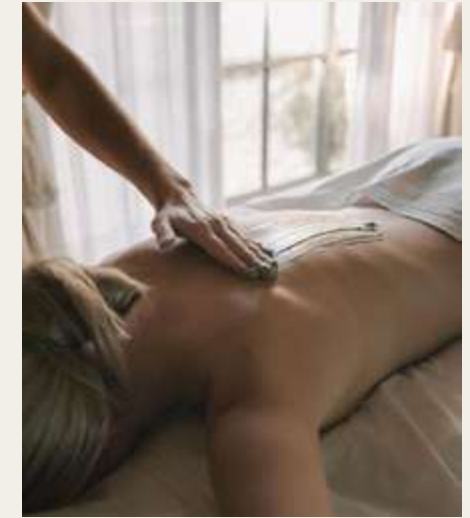

THE BODY SCULPTOR MASSAGE
AND MUD THERAPY

BODY TREATMENTS

The Awakening — FULL BODY SCRUB

A rejuvenating exfoliation that combines natural, skin loving ingredients to gently remove dead skin cells, stimulate circulation and deeply hydrate your skin—all while indulging your senses with uplifting aromas.

Duration: 60 min | **Price:** €230

The Nature's Bounty — FULL BODY SCRUB AND MASSAGE

Designed to nourish and invigorate dry, dull skin, this treatment begins with a Sicilian Sea Salt full body exfoliation, followed by a deeply relaxing, personalised massage to leave you feeling renewed.

Duration: 90 min | **Price:** €280