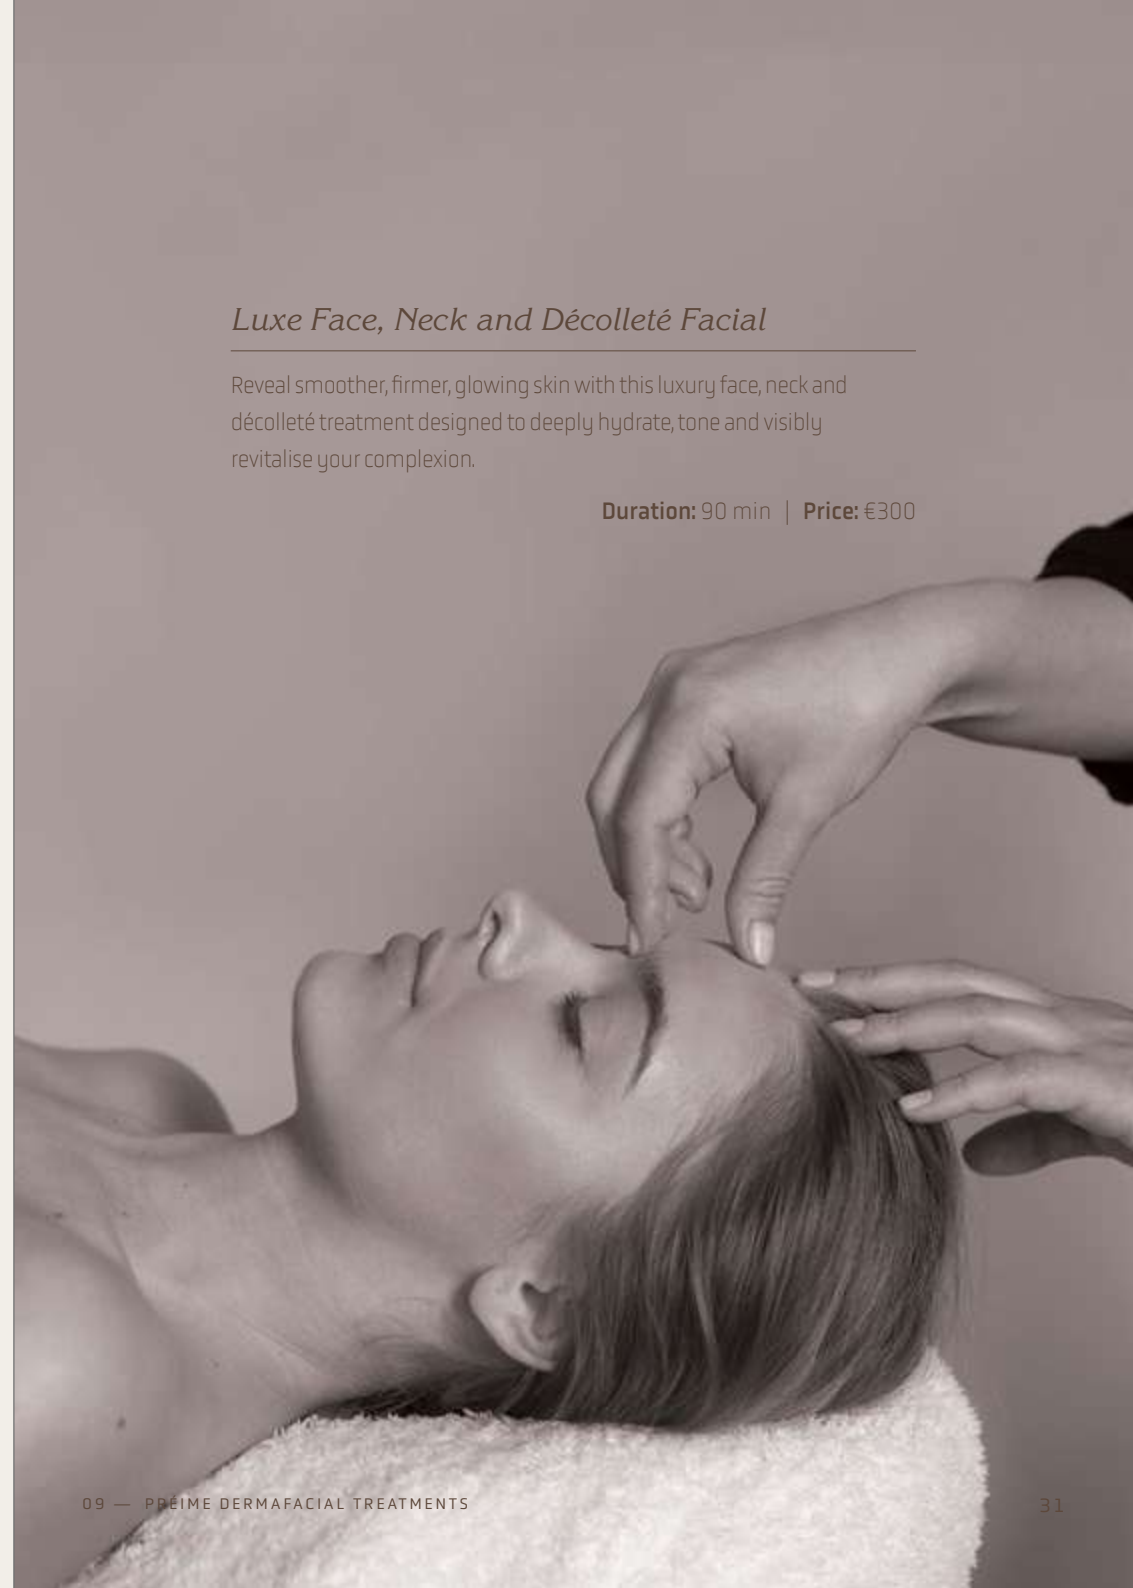

Sustainable™ Hollywood Facial

A radiance-boosting facial that combines five advanced technologies and curated actives to hydrate, firm and visibly brighten the skin for a healthy, luminous glow.

Duration: 60 min | **Price:** €260

Luxe Face, Neck and Décolleté Facial

Reveal smoother, firmer, glowing skin with this luxury face, neck and décolleté treatment designed to deeply hydrate, tone and visibly revitalise your complexion.

Duration: 90 min | **Price:** €300