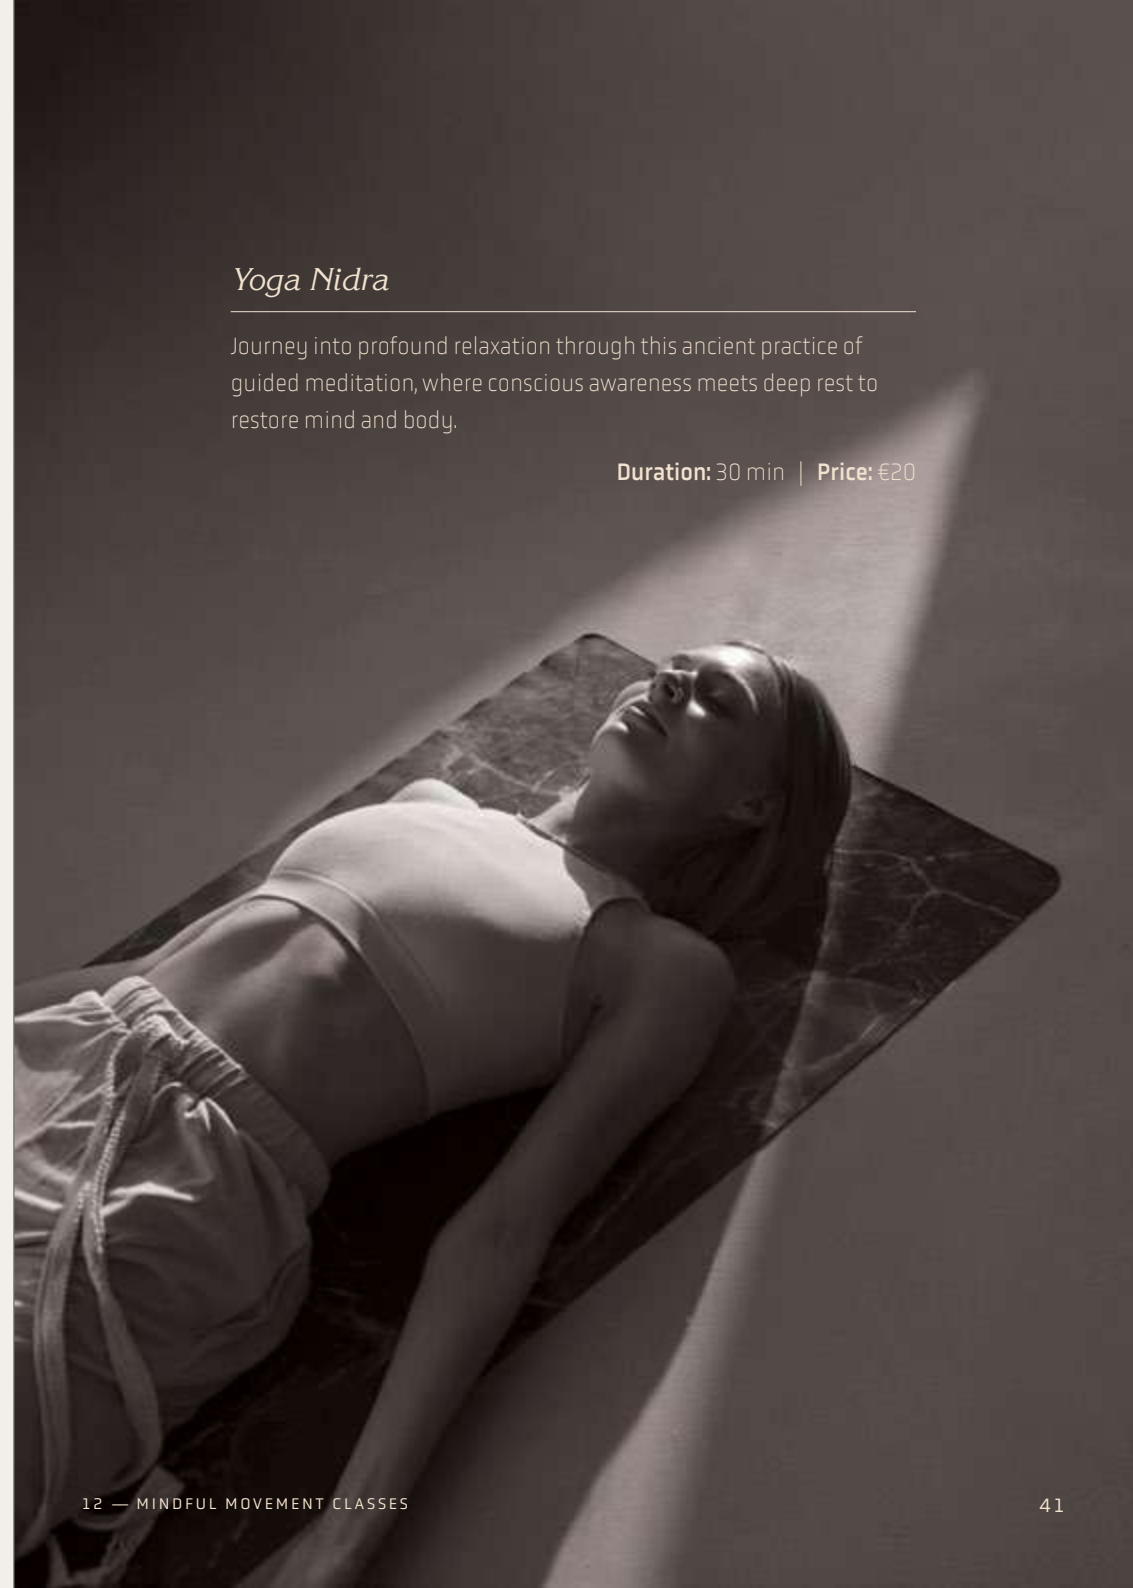

STUDIO CLASSES – MINDFUL MOVEMENT

Mat Pilates

Build core strength and enhance your body awareness through classical Pilates exercises that focus on controlled movement, precise breathing and postural alignment.

Duration: 45 min | **Price:** €20

Afro Moves – AFRICAN INSPIRED MOVEMENT AND FITNESS

Afro Moves is a joyful dance class blending African rhythms, expressive movement, and soulful flow to boost confidence, wellbeing, and connection in a fun space.

Duration: 45 min | **Price:** €20

Bamboo Flow

A fusion of yoga and bamboo sticks, enhancing alignment, core strength and awareness through meditative, intentional movement.

Duration: 45 min | **Price:** €20

Yoga

A mindful practice combining breath and movement to build strength, flexibility, and inner calm, open to all levels.

Duration: 60 min | **Price:** €20

Yoga Nidra

Journey into profound relaxation through this ancient practice of guided meditation, where conscious awareness meets deep rest to restore mind and body.

Duration: 30 min | **Price:** €20